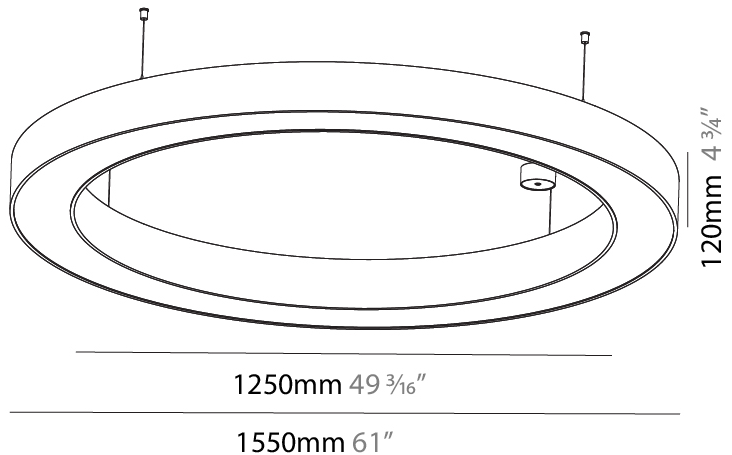

GENERAL

Series: Glorious
Subseries: Glorious
Brand: Prolicht
Division: Architectural
Mounting Type: Suspension
Mounting Location: Ceiling
Subcategory: Ambient

PHYSICAL

Shape: Round
Diameter (mm): 1550
Diameter (in): 61
Height (mm): 120
Height (in): 4 ¾
Max. Overall Height (mm): 2120
Max. Overall Height (in): 83 ⅞
Light Distribution: Direct / Indirect
Weight (kg): 16.737
Weight (lbs): 36.90
Diffuser: PMMA - Opal or Micro-Prism
Fixture Finish: SSR / BKV / CWI / CRY / HAB / LAG / UFT / ITA / RUA / RUR / MIC / FTG / MYG / TWT / LOD / PUS / FRO / FUP / KIA / POP / BLS / SPG / MEY / GOH / GUM / CHC / COM / ABZ / JAG / OBR / MOS / ROR
Fixture Material: Aluminum

ELECTRICAL

Lamp Type: LED (Zhaga Standard)
Input Wattage (W): 110
Total Output Wattage (W): 88 / 70.4 (3500K)
Dimming: Non-Dimming / Phase Dimming (120Vac only) / 0-10V Dimming
Driver Included: Yes
Driver Location: Integrated
Driver Type: Constant Current - 120 / 277Vac
Driver Class: Class 2
Input Voltage (V): 120 - 277
Constant Current (MA): 350 / 700/800 (3500K)

LED

Color Temperature (°K): 3000 / 3500 / 4000
Max. Delivered Lumen (lm): 6920 / 7164 / 7310 Direct / 4530 / 4938 / 4790 Indirect
CRI: >80 CRI
Efficiency (%): 68
Lamp Life (hrs): 50000

OPTICAL

RATINGS AND CERTIFICATIONS

Certified By: Certified for North American Standards
IP rating: IP20